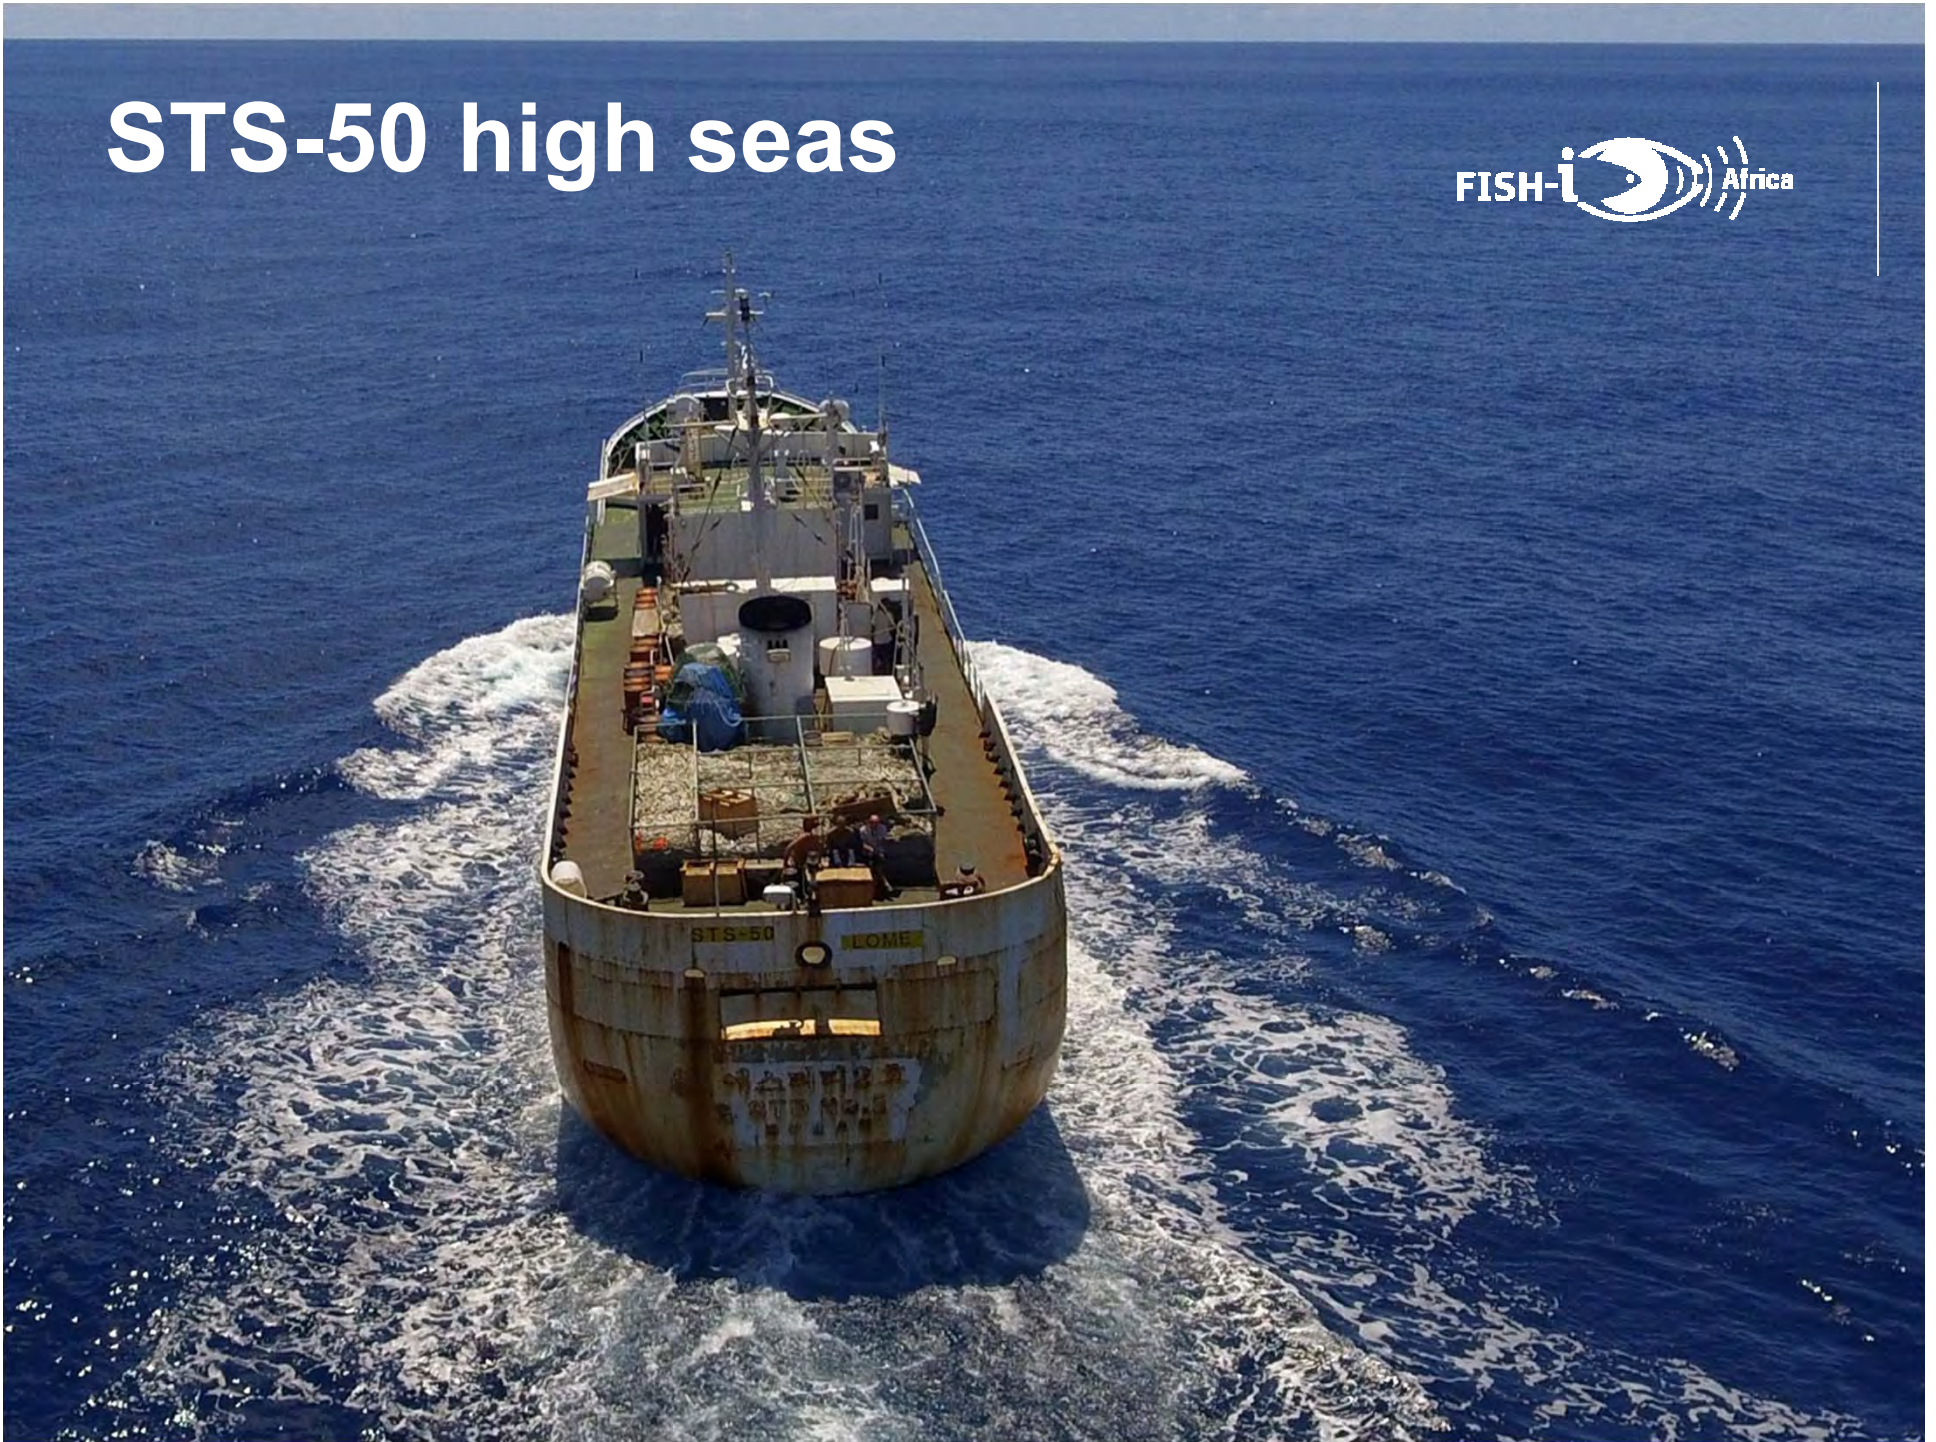

STS-50

Sally Frankcom

STS-50

STS-50 high seas

STS-50 Track December 2017 – April 2018

FISH-i Africa

West Africa Mask Force
Groupe de Travail Afrique de l'Ouest
communication | cooperation

FISH-i Africa

**ALL FISH-i
COUNTRIES
ON STANDBY**

**TANZANIA,
SEA SHEPHERD
AT-SEA SURVEILLANCE**

**CAMBODIA
FLAG STATE**

**CHINA
PORT STATE,
ACTIVE COUNTRY**

**BELIZE
OWNER**

**TOGO
FLAG STATE**

**MOZAMBIQUE
PORT STATE,
ACTIVE COUNTRY**