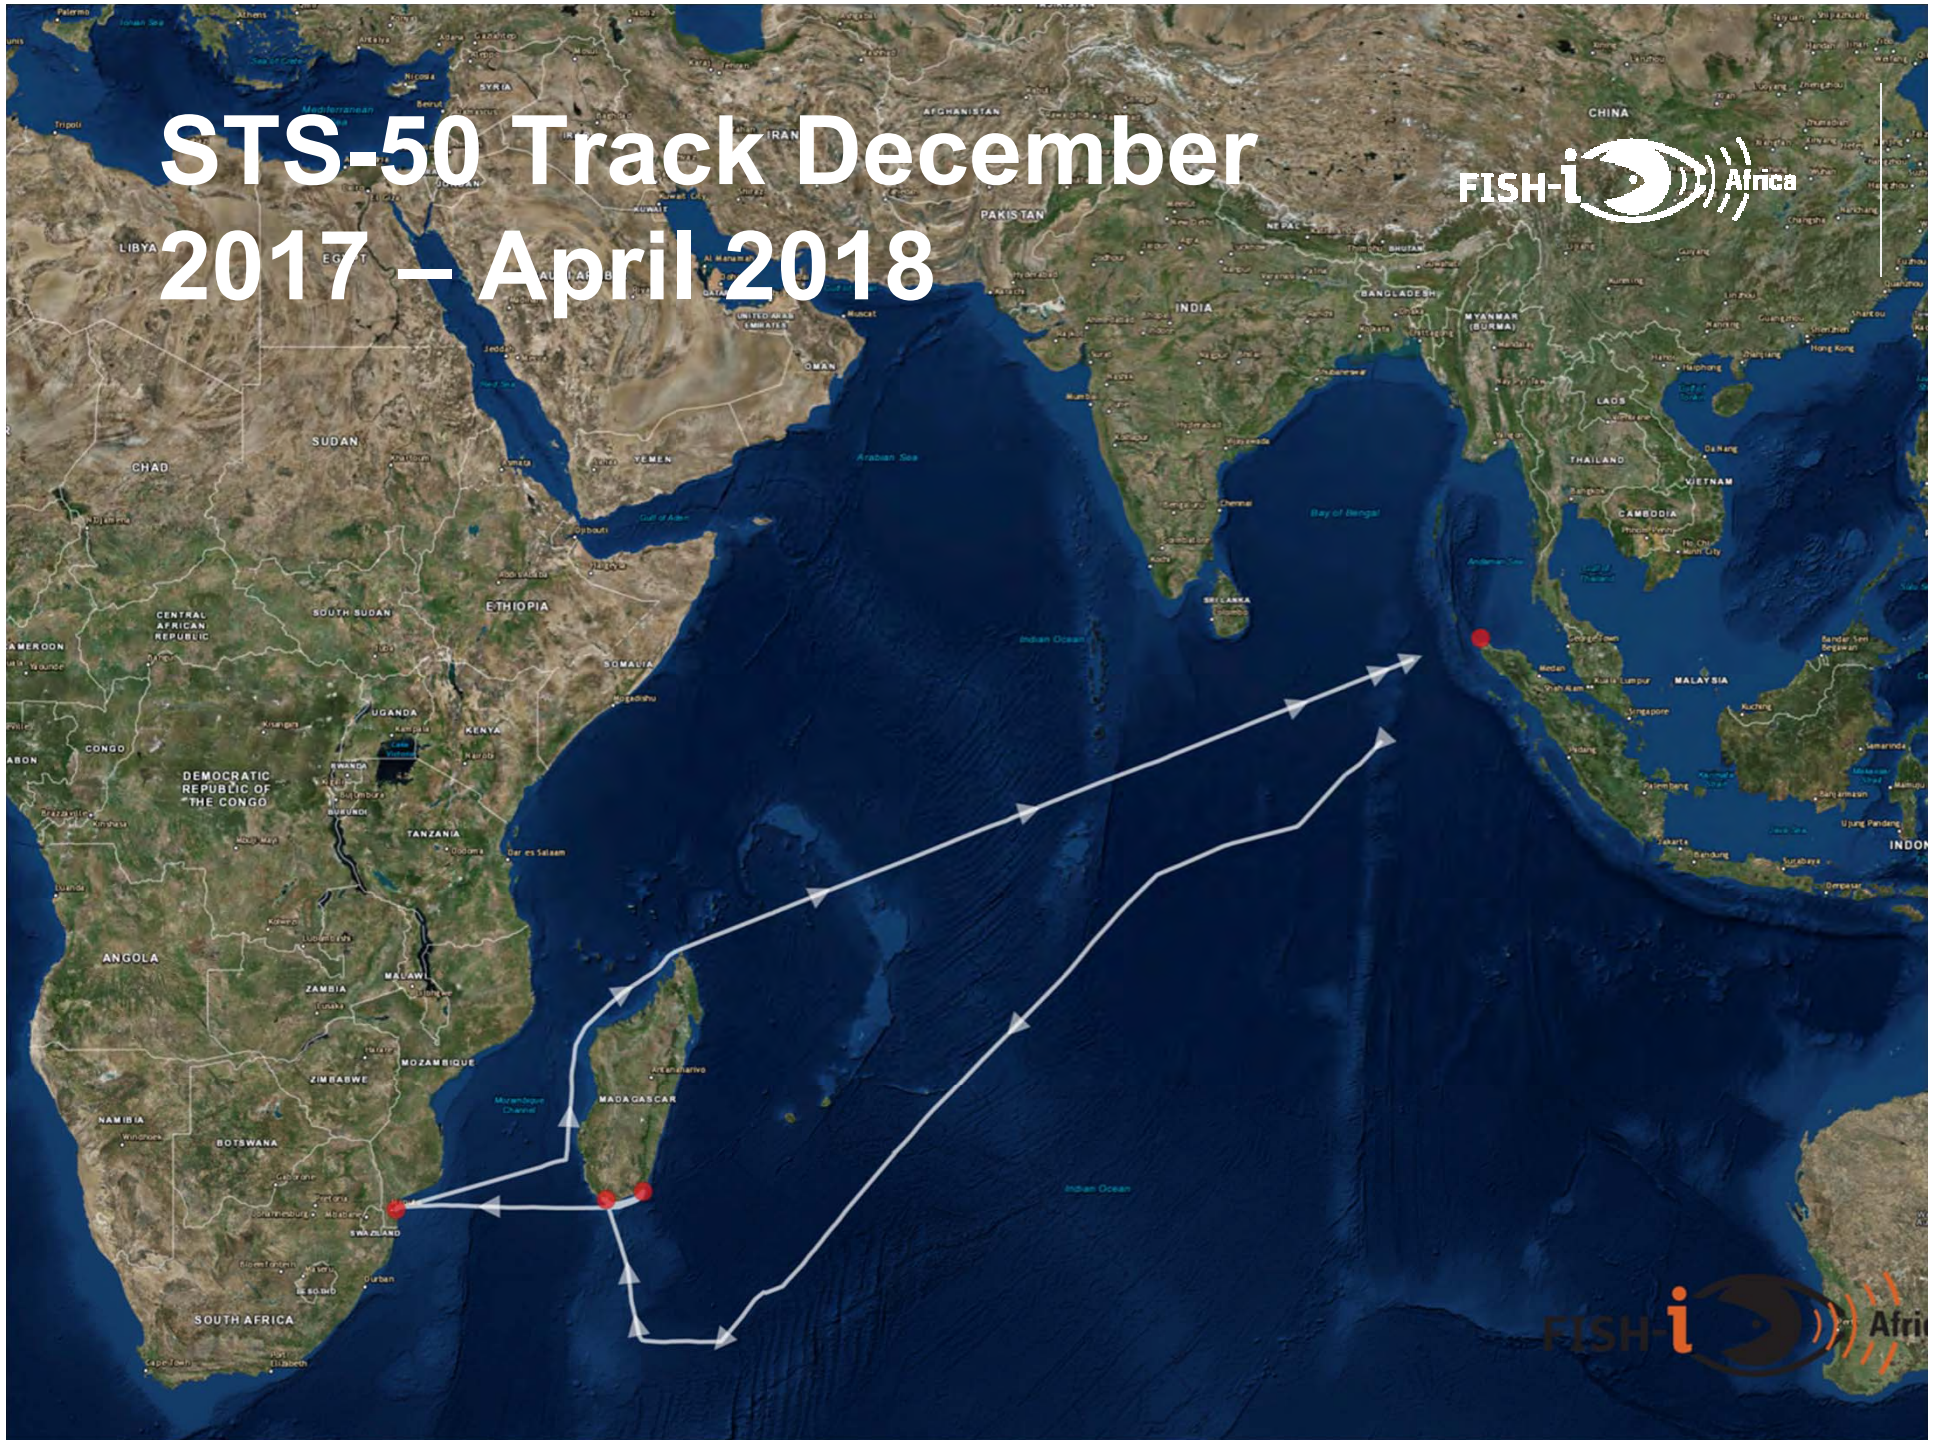

STS-50

Sally Frankcom

STS-50

STS-50 high seas

STS-50 Track December 2017 – April 2018

FISH-i Africa

West Africa Mask Force
Groupe de Travail Afrique de l'Ouest
communication | cooperation

FISH-i Africa

**ALL FISH-i
COUNTRIES
ON STANDBY**

**TANZANIA,
SEA SHEPHERD
AT-SEA SURVEILLANCE**

**CAMBODIA
FLAG STATE**

**CHINA
PORT STATE,
ACTIVE COUNTRY**

**BELIZE
OWNER**

**TOGO
FLAG STATE**

**MOZAMBIQUE
PORT STATE,
ACTIVE COUNTRY**

**MADAGASCAR
PORT STATE,
ACTIVE COUNTRY**

**INDONESIA
ACTIVE COUNTRY**

**SINGAPORE
ACTIVE COUNTRY**

Thank you